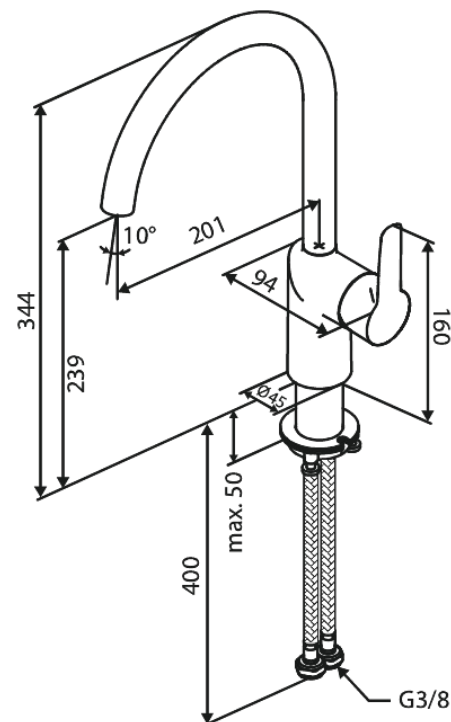

Core

Kitchen mixer

Article no.: 590706100
Finish: Matt black
Series: Core

EAN no.: 5708516838654

Standard features:

1 handle
Ceramic cartridge
Water consumption max.6 l/min
110° swivel limitation

Product features